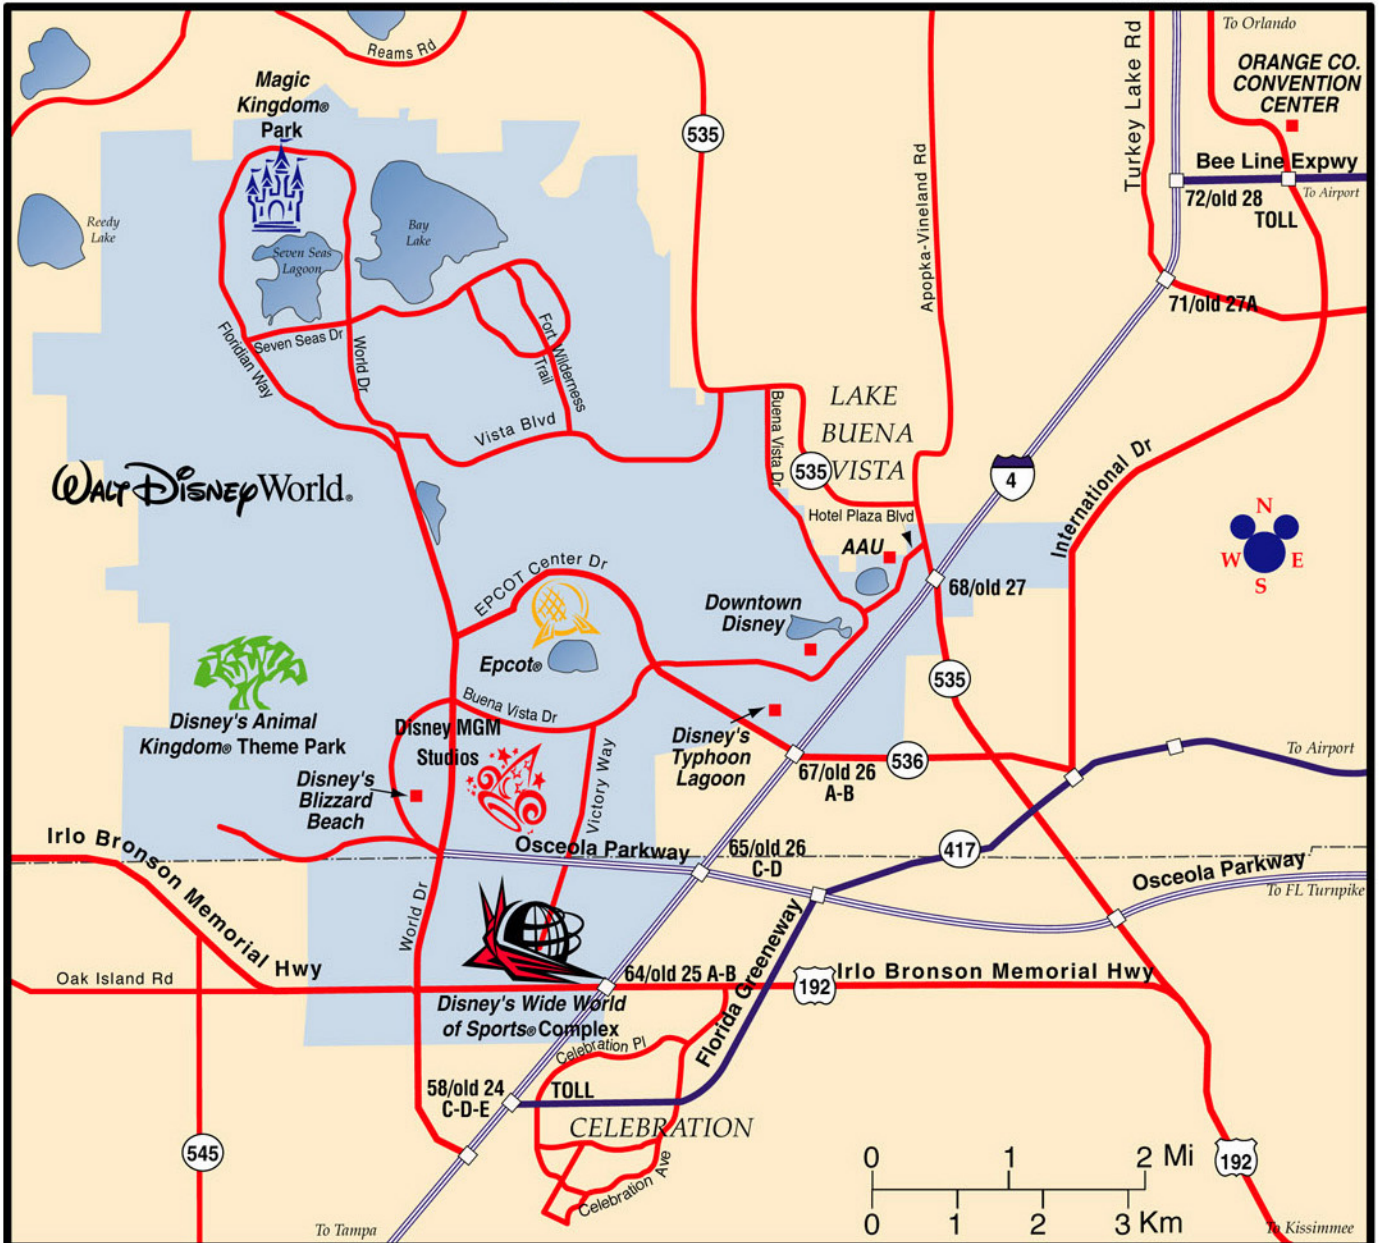

Directions to Complex

Traveling Westbound on I-4

Take I-4 to exit 65/old 26 D (Osceola Parkway West); take a left onto Victory Way; park in main lot (parking is free of charge); proceed on foot to the main entrance.

Traveling Eastbound on I-4

Take I-4 to exit 65/old 26 C (Osceola Parkway West); take a left onto Victory Way; park in main lot (parking is free of charge); proceed on foot to the main entrance.